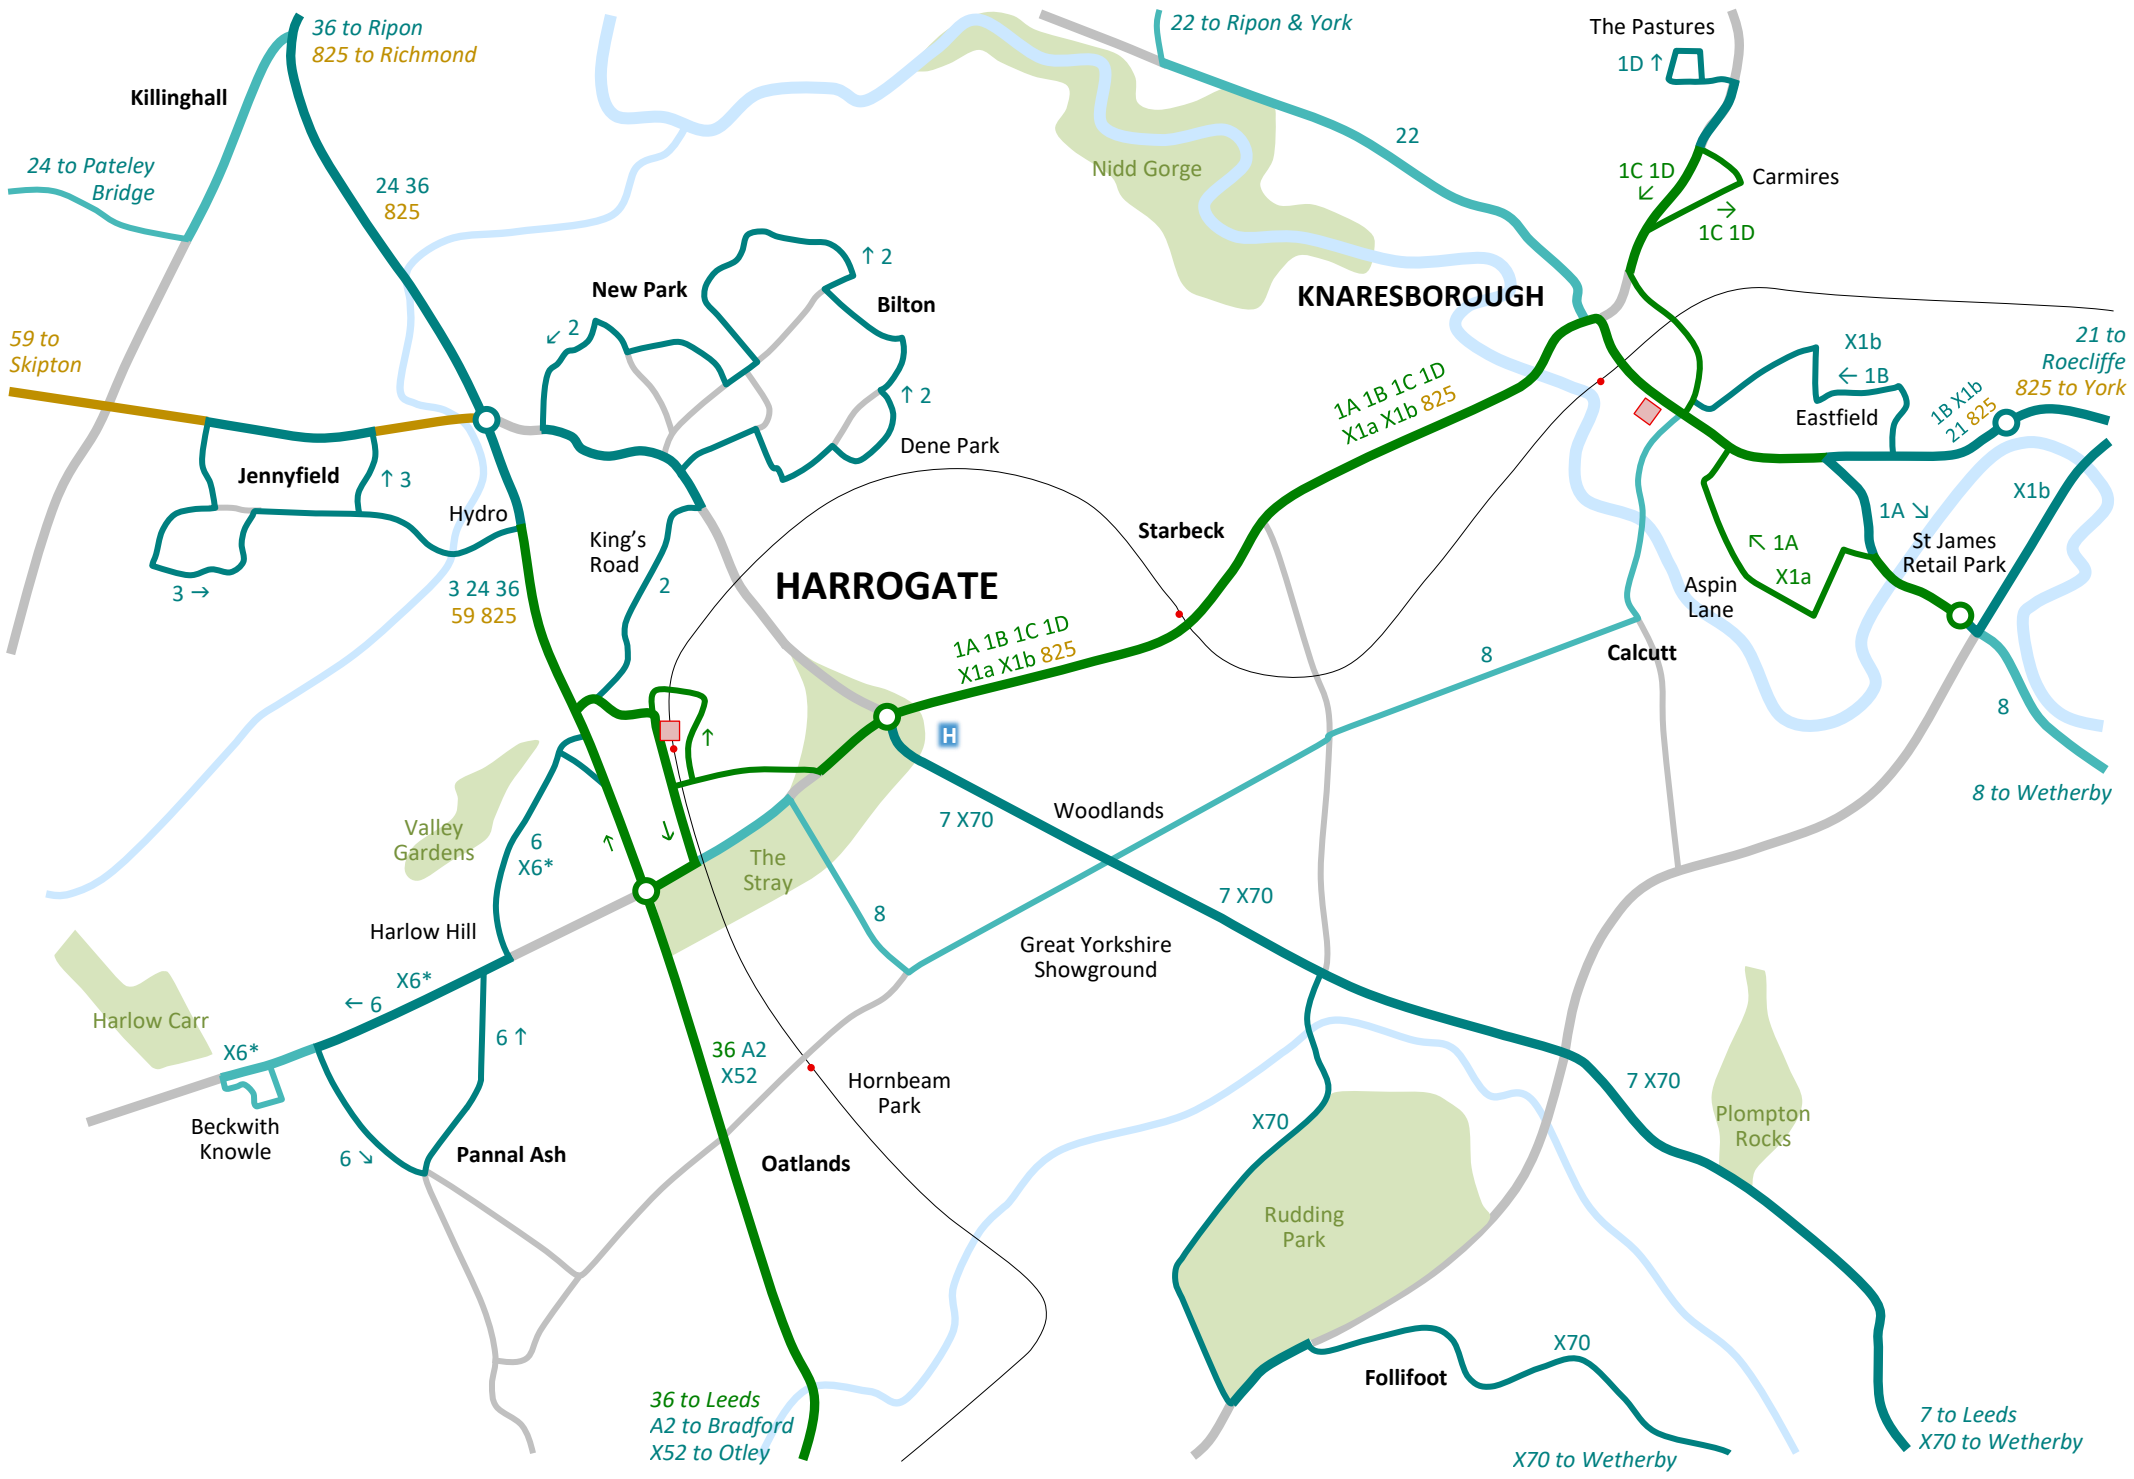

A3 821  
884\*

A2

874\*

36

7

7

Shipley

A2 to  
Bradford

A3, 884\* to  
Bradford

874\*

36

7

7

840 to  
Whitby  
843 to  
Scarborough

821 to  
Keighley

A3, 884\* to  
Bradford

A2 to  
Bradford

**LEEDS**

840 to  
Whitby  
843 to  
Scarborough

Only buses serving  
North Yorkshire are  
shown in this area - for  
full details of all buses,  
see [www.wymetro.com](http://www.wymetro.com)